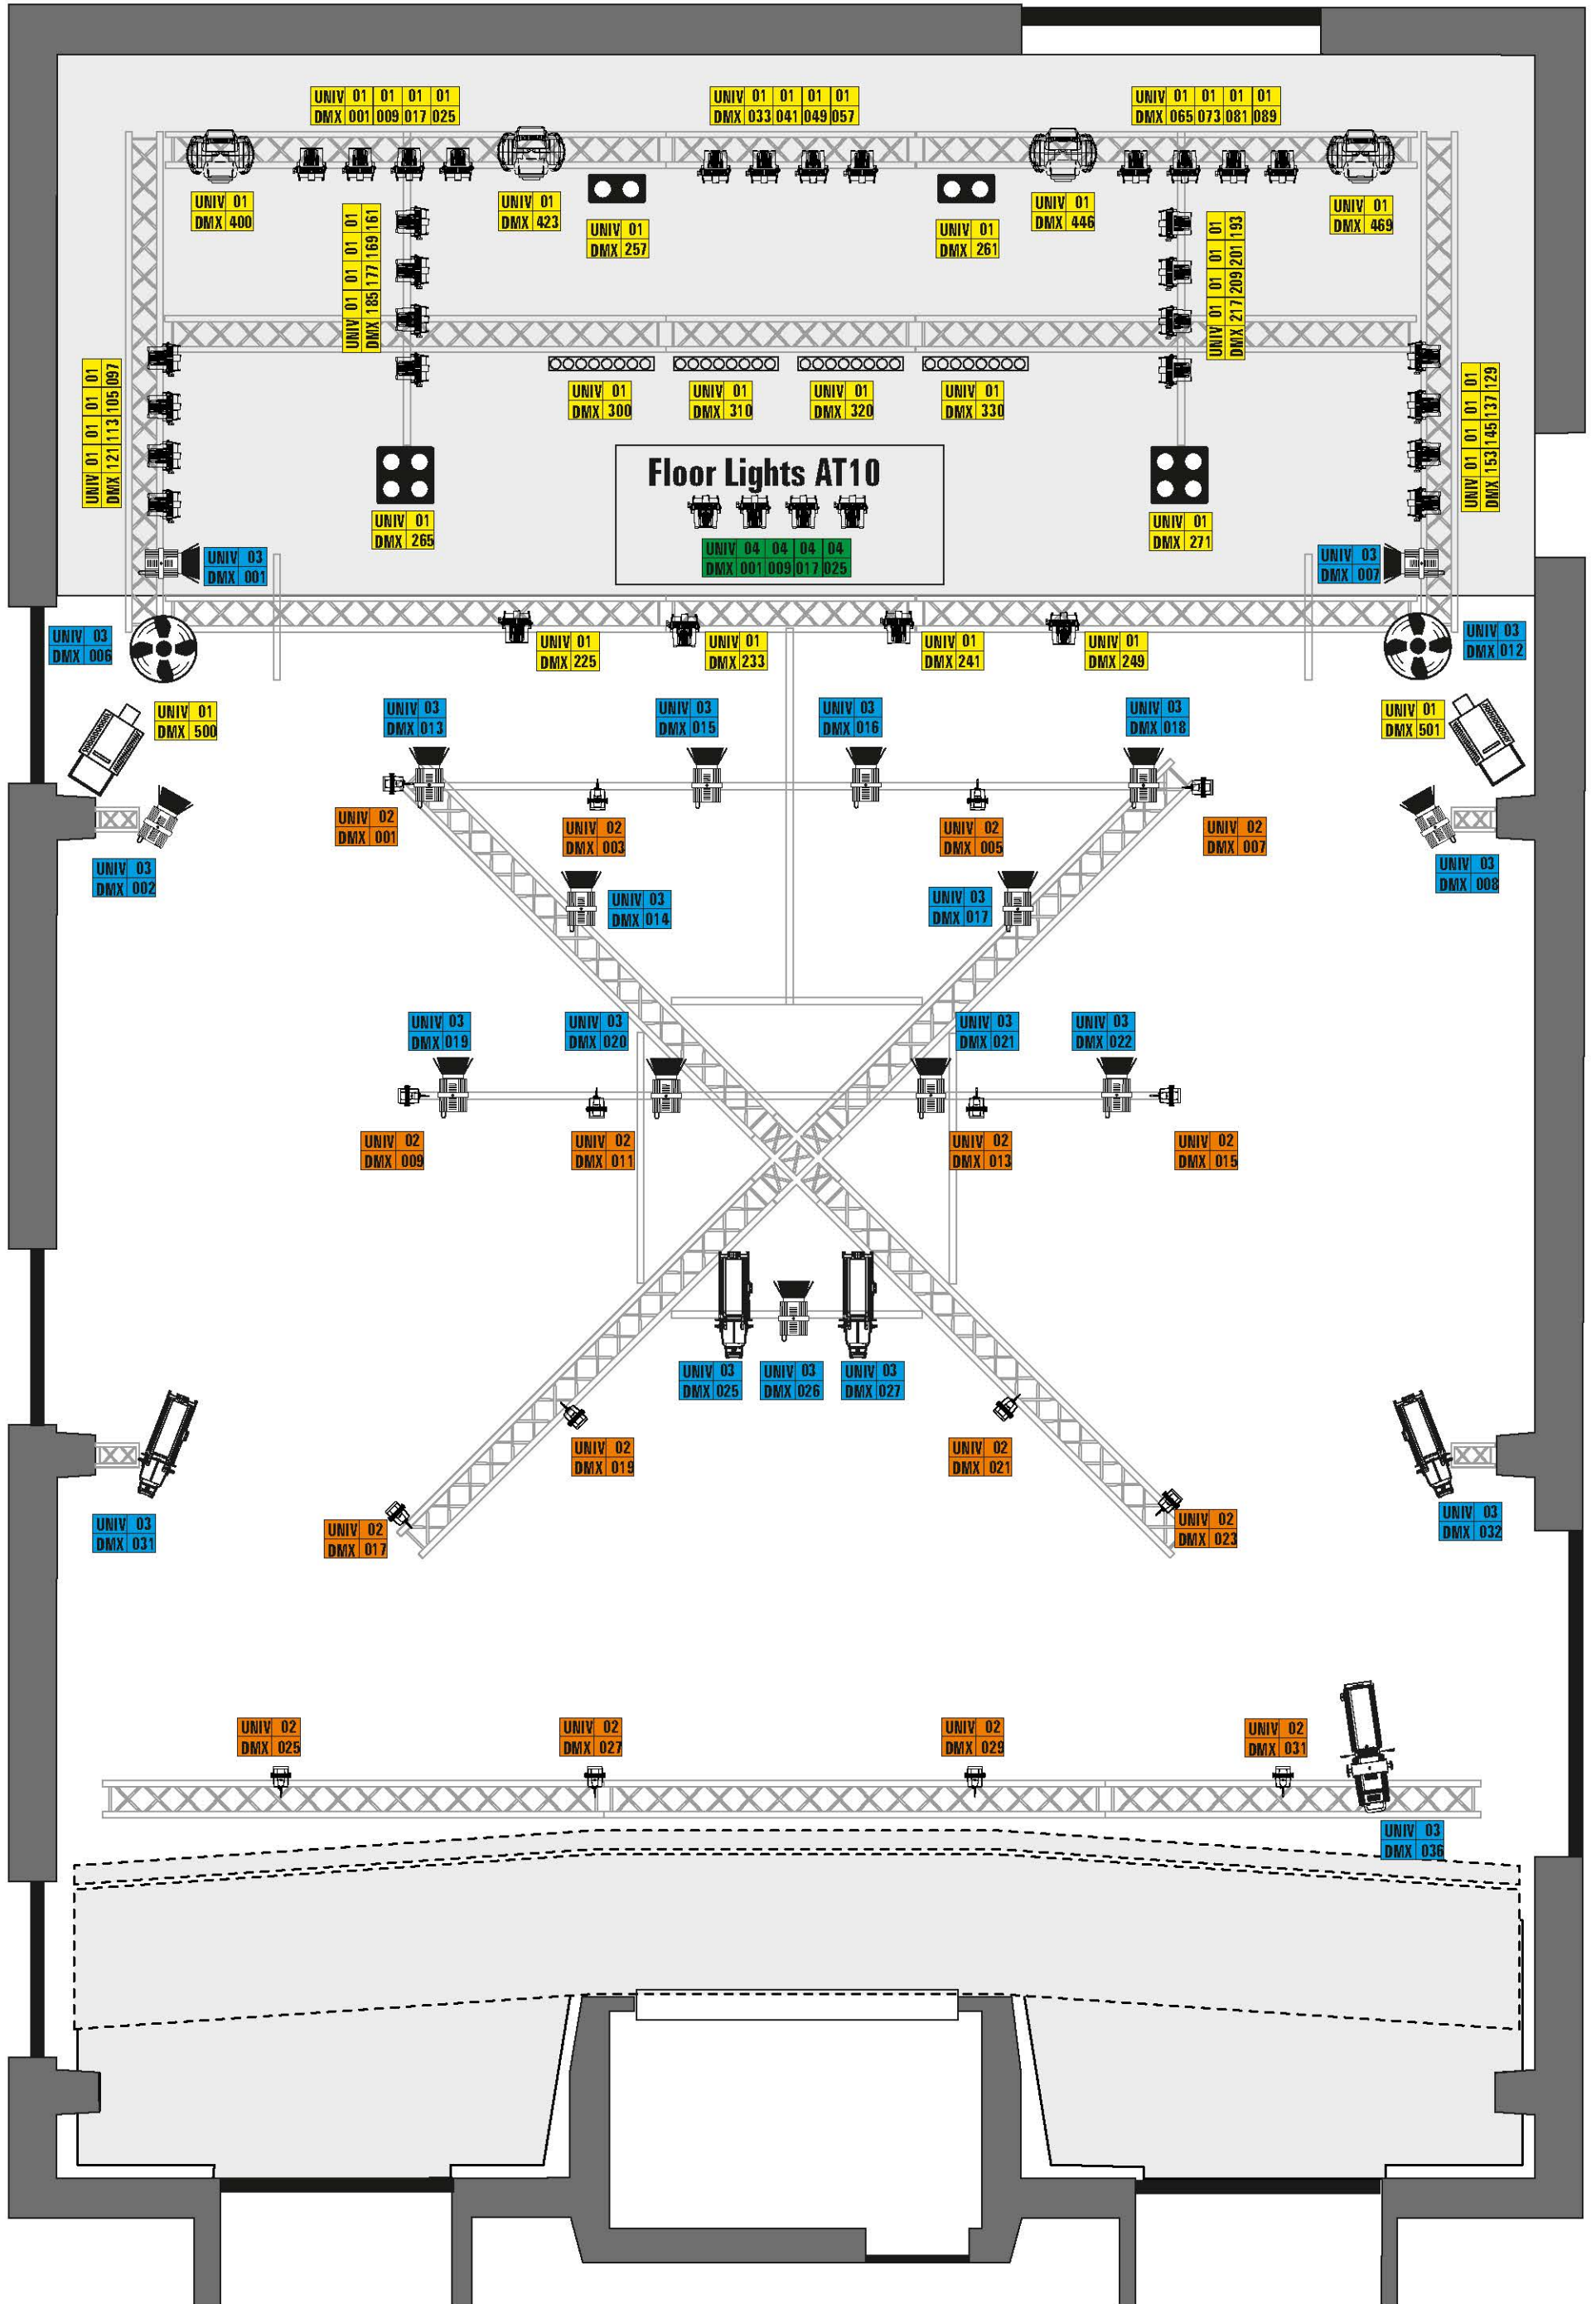

# UFO - Bruneck/Brunico - DMX Addresses

 2 lite Blinder LED DMX Mode: 4 Channels	 LED Par DMX Mode: 8 Ch.	 LED BAR 8x30W DMX Mode: 10 Ch.	 SmokeFactory DMX Mode: 2 Ch.	 Profile 1200W
 4 lite Blinder DMX Mode: 6 Channels	 LED Mooving Spot DMX Mode: 23 Ch.	 LED COB DMX Mode: 2 Ch.	 Profile 750W	 Fresnel/PC 1200W
				 Fan