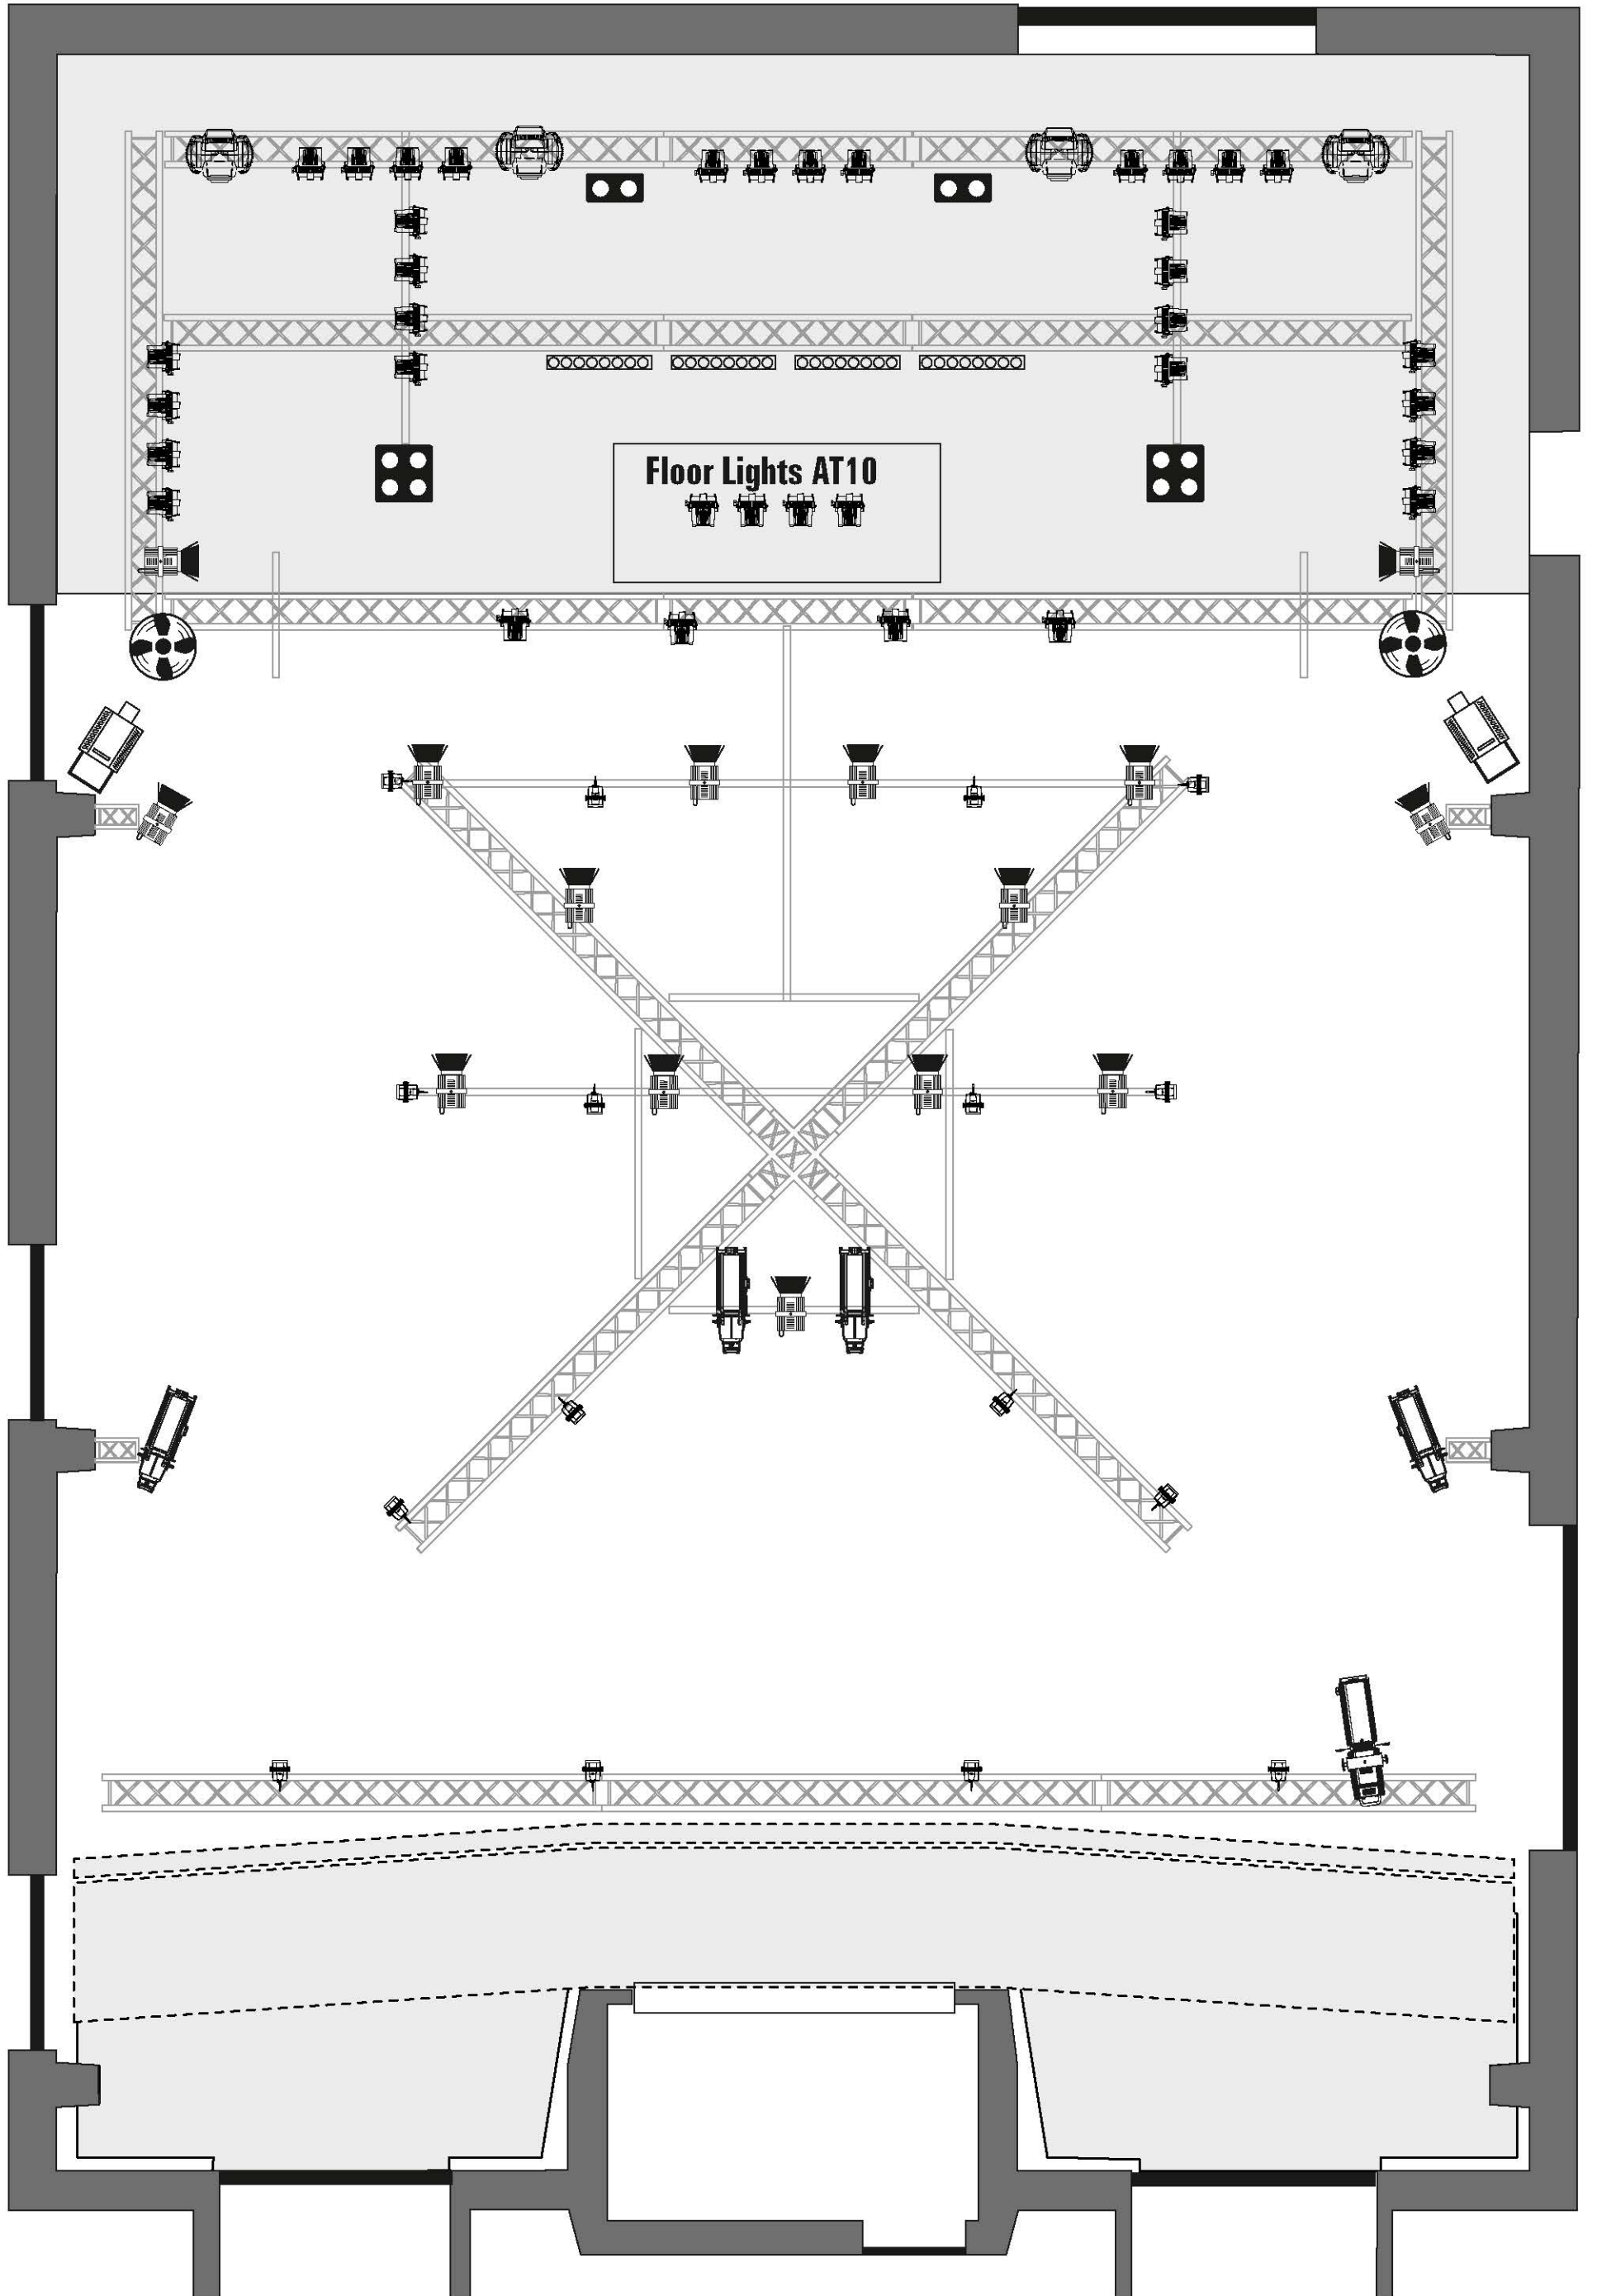

UFO - Bruneck/Brunico - Light Plot

 2 lite Blinder LED DMX Mode: 4 Channels	 LED Par DMX Mode: 8 Ch.	 LED BAR 8x30W DMX Mode: 10 Ch.	 SmokeFactory DMX Mode: 2 Ch.	 Profile 1200W
 4 lite Blinder DMX Mode: 6 Channels	 LED Mooving Spot DMX Mode: 23 Ch.	 LED COB DMX Mode: 2 Ch.	 Profile 750W	 Fresnel/PC 1200W
				 Fan